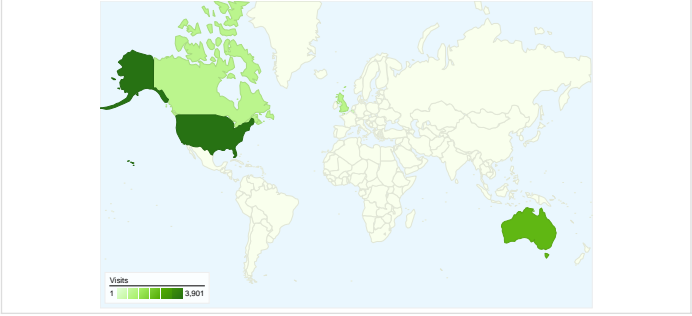

Site Usage

9,250 Visits	27.33% Bounce Rate
115,951 Page Views	00:17:44 Avg. Time on Site
12.54 Pages/Visit	25.72% % New Visits

Visitors Overview

Map Overlay world

Traffic Sources Overview

Content Overview

Pages	Page Views	% Page Views
/	21,680	18.70%
/f9/	3,792	3.27%
/usercp.php	2,549	2.20%
/private.php	2,544	2.19%
/f7/	1,918	1.65%

2,676 people visited this site

-  **9,250** Visits
-  **2,676** Absolute Unique Visitors
-  **115,951** Page Views
-  **12.54** Average Page Views
-  **00:17:44** Time on Site
-  **27.33%** Bounce Rate
-  **25.74%** New Visits

All traffic sources sent a total of 9,250 visits

-  31.21% Direct Traffic
-  36.26% Referring Sites
-  32.53% Search Engines

Top Traffic Sources

Sources	Visits	% visits	Keywords	Visits	% visits
(direct) ((none))	2,887	31.21%	treeworld	279	9.27%
google (organic)	2,162	23.37%	tree world	186	6.18%
palmtreeservices.com.au	510	5.51%	tree care	162	5.38%
yahoo (organic)	337	3.64%	rivett arboricultural	137	4.55%
by113w.bay113.mail.live.com	215	2.32%	treeworld ekka	117	3.89%

9,250 visits came from 66 countries/territories

Site Usage

Visits 9,250 % of Site Total: 100.00%	Pages/Visit 12.54 Site Avg: 12.54 (0.00%)	Avg. Time on Site 00:17:44 Site Avg: 00:17:44 (0.00%)	% New Visits 25.74% Site Avg: 25.72% (0.08%)	Bounce Rate 27.33% Site Avg: 27.33% (0.00%)	
Country/Territory	Visits	Pages/Visit	Avg. Time on Site	% New Visits	Bounce Rate
United States	3,901	10.89	00:15:02	29.89%	27.94%
Australia	2,359	21.53	00:32:27	19.80%	18.86%
United Kingdom	869	6.60	00:08:11	20.25%	29.80%
Canada	827	8.12	00:09:32	14.87%	35.31%
Belgium	276	10.64	00:15:56	11.23%	25.36%
Netherlands	231	7.51	00:06:33	34.63%	33.33%
New Zealand	175	6.79	00:08:14	21.71%	37.14%
Portugal	170	9.18	00:17:26	6.47%	14.12%
Germany	43	3.65	00:03:13	76.74%	48.84%
France	31	5.74	00:03:17	54.84%	41.94%
Italy	22	5.45	00:05:33	68.18%	59.09%
Sweden	22	8.36	00:09:39	72.73%	36.36%
(not set)	20	19.45	00:14:19	25.00%	15.00%