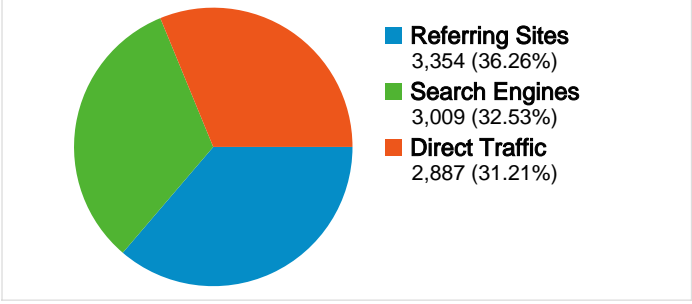

Site Usage

9,250 Visits	27.33% Bounce Rate
115,951 Page Views	00:17:44 Avg. Time on Site
12.54 Pages/Visit	25.72% % New Visits

Visitors Overview

Map Overlay world

Traffic Sources Overview

Content Overview

Pages	Page Views	% Page Views
/	21,680	18.70%
/f9/	3,792	3.27%
/usercp.php	2,549	2.20%
/private.php	2,544	2.19%
/f7/	1,918	1.65%

2,676 people visited this site

-  **9,250** Visits
-  **2,676** Absolute Unique Visitors
-  **115,951** Page Views
-  **12.54** Average Page Views
-  **00:17:44** Time on Site
-  **27.33%** Bounce Rate
-  **25.74%** New Visits

9,250 visits came from 66 countries/territories

Site Usage

Visits 9,250 % of Site Total: 100.00%	Pages/Visit 12.54 Site Avg: 12.54 (0.00%)	Avg. Time on Site 00:17:44 Site Avg: 00:17:44 (0.00%)	% New Visits 25.74% Site Avg: 25.72% (0.08%)	Bounce Rate 27.33% Site Avg: 27.33% (0.00%)	
Country/Territory	Visits	Pages/Visit	Avg. Time on Site	% New Visits	Bounce Rate
United States	3,901	10.89	00:15:02	29.89%	27.94%
Australia	2,359	21.53	00:32:27	19.80%	18.86%
United Kingdom	869	6.60	00:08:11	20.25%	29.80%
Canada	827	8.12	00:09:32	14.87%	35.31%
Belgium	276	10.64	00:15:56	11.23%	25.36%
Netherlands	231	7.51	00:06:33	34.63%	33.33%
New Zealand	175	6.79	00:08:14	21.71%	37.14%
Portugal	170	9.18	00:17:26	6.47%	14.12%
Germany	43	3.65	00:03:13	76.74%	48.84%
France	31	5.74	00:03:17	54.84%	41.94%
Italy	22	5.45	00:05:33	68.18%	59.09%
Sweden	22	8.36	00:09:39	72.73%	36.36%
(not set)	20	19.45	00:14:19	25.00%	15.00%

Pages on this site were viewed a total of 115,951 times

 **115,951** Page Views

 **66,227** Unique Views

 **27.33%** Bounce Rate

Top Content

Pages	Page Views	% Page Views
/	21,680	18.70%
/f9/	3,792	3.27%
/usercp.php	2,549	2.20%
/private.php	2,544	2.19%
/f7/	1,918	1.65%