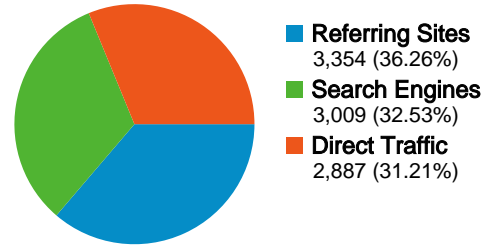

Top Traffic Sources

Sources	Visits	% visits	Keywords	Visits	% visits
(direct) ((none))	2,887	31.21%	treeworld	279	9.27%
google (organic)	2,162	23.37%	tree world	186	6.18%
palmtreeservices.com.au	510	5.51%	tree care	162	5.38%
yahoo (organic)	337	3.64%	rivett arboricultural	137	4.55%
by113w.bay113.mail.live.com	215	2.32%	treeworld ekka	117	3.89%