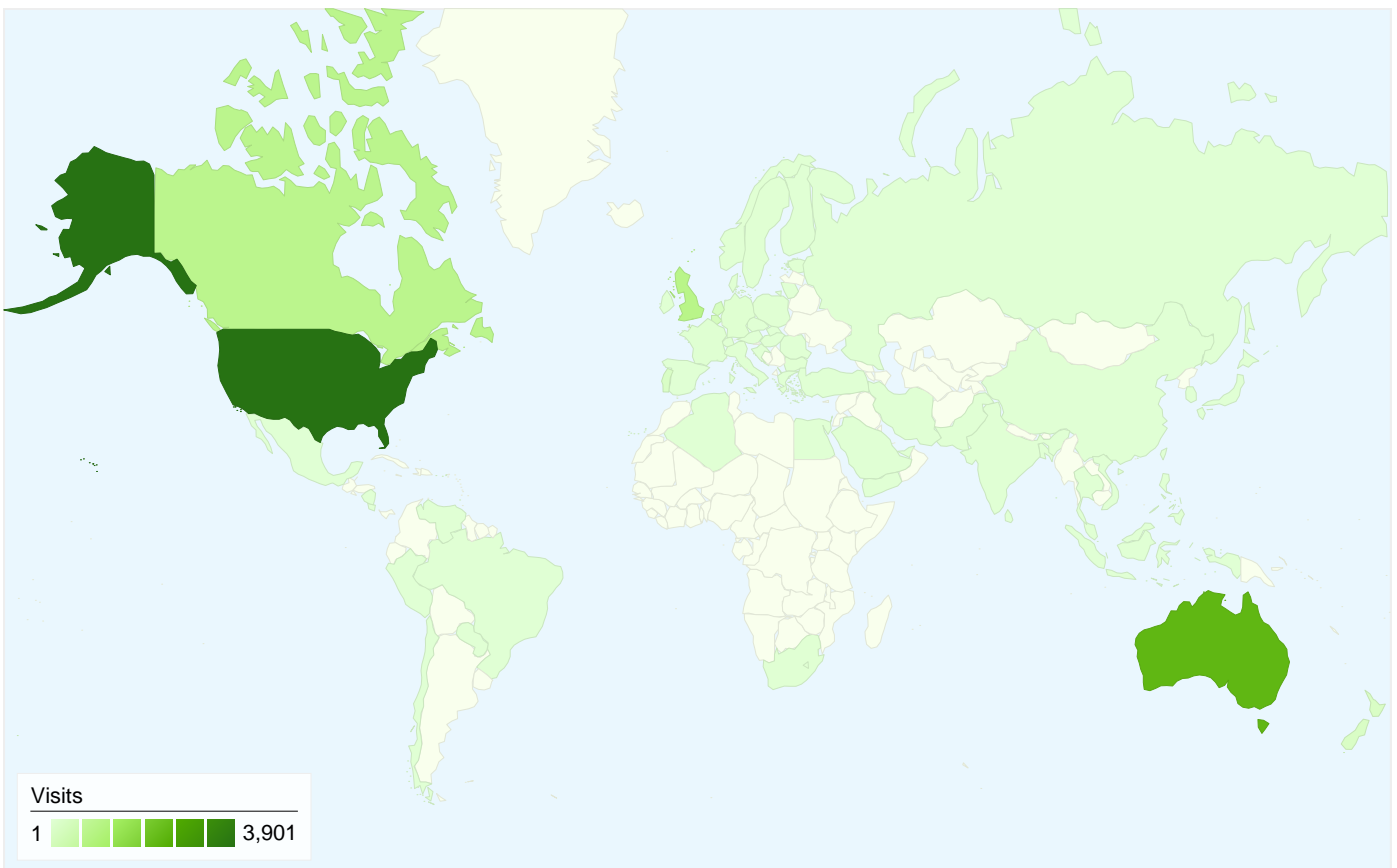

Site Usage

9,250 Visits	27.33% Bounce Rate
115,951 Page Views	00:17:44 Avg. Time on Site
12.54 Pages/Visit	25.72% % New Visits

Visitors Overview

Map Overlay world

Traffic Sources Overview

Content Overview

Pages	Page Views	% Page Views
/	21,680	18.70%
/f9/	3,792	3.27%
/usercp.php	2,549	2.20%
/private.php	2,544	2.19%
/f7/	1,918	1.65%

2,676 people visited this site

-  **9,250** Visits
-  **2,676** Absolute Unique Visitors
-  **115,951** Page Views
-  **12.54** Average Page Views
-  **00:17:44** Time on Site
-  **27.33%** Bounce Rate
-  **25.74%** New Visits

All traffic sources sent a total of 9,250 visits

-  31.21% Direct Traffic
-  36.26% Referring Sites
-  32.53% Search Engines

Top Traffic Sources

Sources	Visits	% visits	Keywords	Visits	% visits
(direct) ((none))	2,887	31.21%	treeworld	279	9.27%
google (organic)	2,162	23.37%	tree world	186	6.18%
palmtreeservices.com.au	510	5.51%	tree care	162	5.38%
yahoo (organic)	337	3.64%	rivett arboricultural	137	4.55%
by113w.bay113.mail.live.com	215	2.32%	treeworld ekka	117	3.89%

9,250 visits came from 66 countries/territories

Site Usage

Visits 9,250 % of Site Total: 100.00%	Pages/Visit 12.54 Site Avg: 12.54 (0.00%)	Avg. Time on Site 00:17:44 Site Avg: 00:17:44 (0.00%)	% New Visits 25.74% Site Avg: 25.72% (0.08%)	Bounce Rate 27.33% Site Avg: 27.33% (0.00%)	
Country/Territory	Visits	Pages/Visit	Avg. Time on Site	% New Visits	Bounce Rate
United States	3,901	10.89	00:15:02	29.89%	27.94%
Australia	2,359	21.53	00:32:27	19.80%	18.86%
United Kingdom	869	6.60	00:08:11	20.25%	29.80%
Canada	827	8.12	00:09:32	14.87%	35.31%
Belgium	276	10.64	00:15:56	11.23%	25.36%
Netherlands	231	7.51	00:06:33	34.63%	33.33%
New Zealand	175	6.79	00:08:14	21.71%	37.14%
Portugal	170	9.18	00:17:26	6.47%	14.12%
Germany	43	3.65	00:03:13	76.74%	48.84%
France	31	5.74	00:03:17	54.84%	41.94%
Italy	22	5.45	00:05:33	68.18%	59.09%
Sweden	22	8.36	00:09:39	72.73%	36.36%
(not set)	20	19.45	00:14:19	25.00%	15.00%