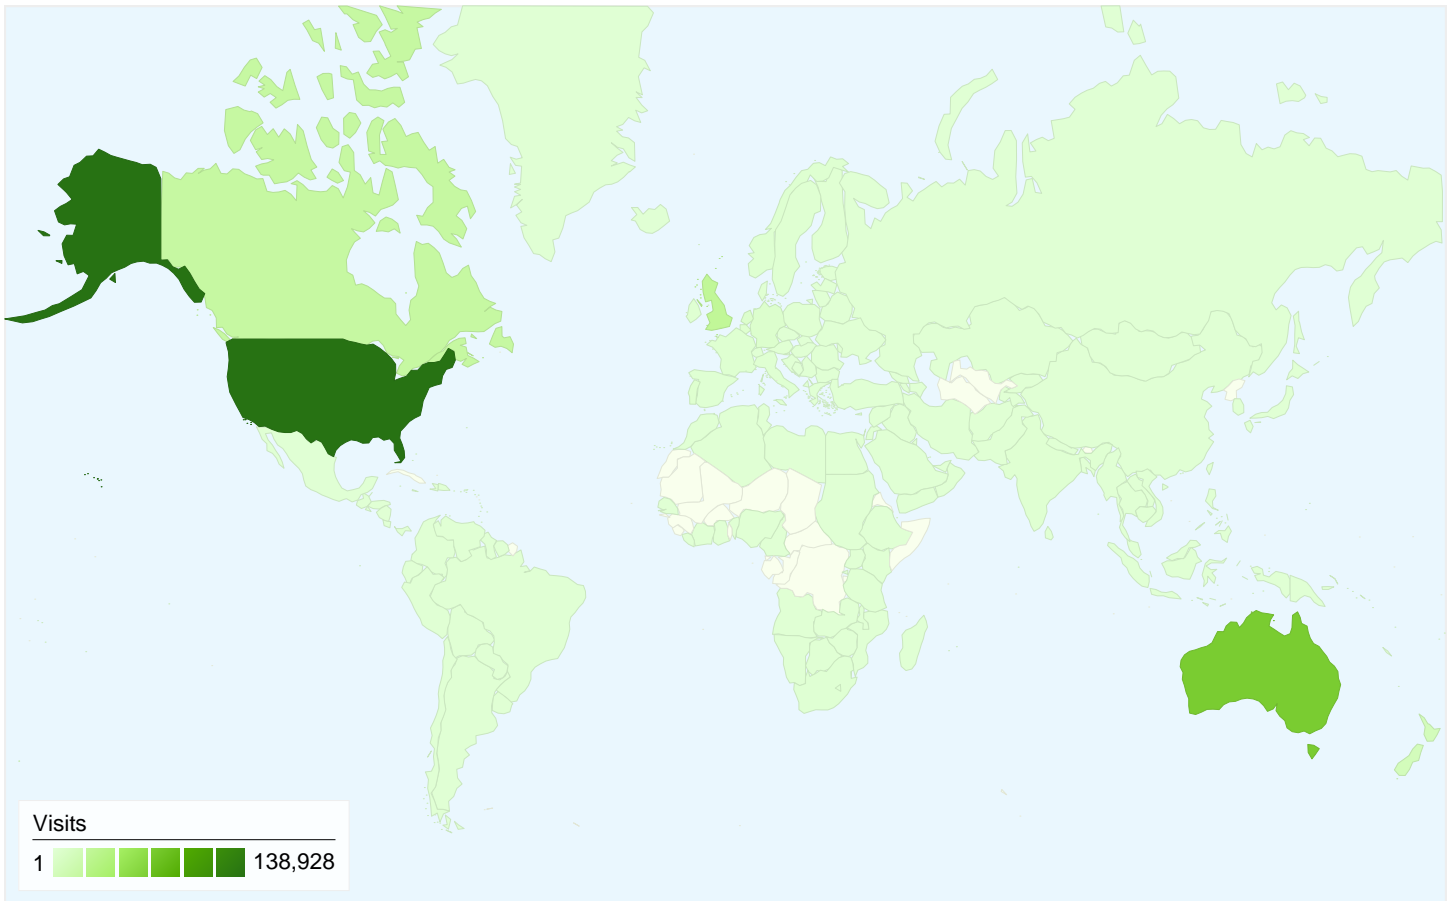

**Visitors**  
**154,331**

**Map Overlay world**

**Traffic Sources Overview**

- **Search Engines**  
166,853.00 (56.34%)
- **Direct Traffic**  
65,903.00 (22.25%)
- **Referring Sites**  
63,227.00 (21.35%)
- **Other**  
174 (0.06%)

## All traffic sources sent a total of 296,157 visits

- **Search Engines**  
166,853.00 (56.34%)
- **Direct Traffic**  
65,903.00 (22.25%)
- **Referring Sites**  
63,227.00 (21.35%)
- **Other**  
174 (0.06%)

**296,157 visits came from 189 countries/territories**

Site Usage

Visits	Pages/Visit	Avg. Time on Site	% New Visits	Bounce Rate	
<b>296,157</b> % of Site Total: 100.00%	<b>6.61</b> Site Avg: 6.61 (0.00%)	<b>00:08:58</b> Site Avg: 00:08:58 (0.00%)	<b>52.17%</b> Site Avg: 52.10% (0.14%)	<b>47.75%</b> Site Avg: 47.75% (0.00%)	
Country/Territory	Visits	Pages/Visit	Avg. Time on Site	% New Visits	Bounce Rate
United States	<b>138,928</b>	4.88	00:05:51	61.50%	54.96%
Australia	<b>69,922</b>	11.14	00:18:50	38.67%	35.37%
United Kingdom	<b>24,897</b>	6.04	00:06:45	46.92%	41.94%
Canada	<b>20,707</b>	7.13	00:06:20	44.41%	44.56%
New Zealand	<b>10,271</b>	6.09	00:06:24	18.69%	40.18%
Netherlands	<b>3,517</b>	7.89	00:08:15	38.58%	33.41%
Germany	<b>3,171</b>	3.80	00:03:33	69.76%	56.86%
Belgium	<b>2,302</b>	7.35	00:09:02	31.58%	37.27%
Portugal	<b>2,118</b>	5.38	00:08:21	11.76%	21.39%
Norway	<b>1,628</b>	7.00	00:10:11	26.97%	24.88%

Pages on this site were viewed a total of 1,958,314 times

 1,958,314 Pageviews

 1,241,005 Unique Views

 47.75% Bounce Rate