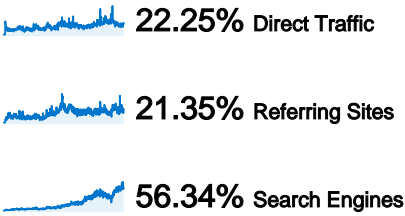

**Site Usage**

 **296,157** Visits

 **47.75%** Bounce Rate

 **1,958,314** Pageviews

 **00:08:58** Avg. Time on Site

 **6.61** Pages/Visit

 **52.10%** % New Visits

**Visitors Overview**

**154,331** Absolute Unique Visitors

**1,958,314** Pageviews

**6.61** Average Pageviews

**00:08:58** Time on Site

**47.75%** Bounce Rate

**52.10%** New Visits

**Technical Profile**

Browser	Visits	% visits	Connection Speed	Visits	% visits
Internet Explorer	204,844	69.17%	Unknown	103,208	34.85%
Firefox	69,611	23.50%	DSL	90,467	30.55%
Safari	12,803	4.32%	Cable	72,341	24.43%
Opera	5,041	1.70%	T1	14,486	4.89%
Chrome	1,149	0.39%	Dialup	10,875	3.67%

## All traffic sources sent a total of 296,157 visits

- **Search Engines**  
166,853.00 (56.34%)
- **Direct Traffic**  
65,903.00 (22.25%)
- **Referring Sites**  
63,227.00 (21.35%)
- **Other**  
174 (0.06%)