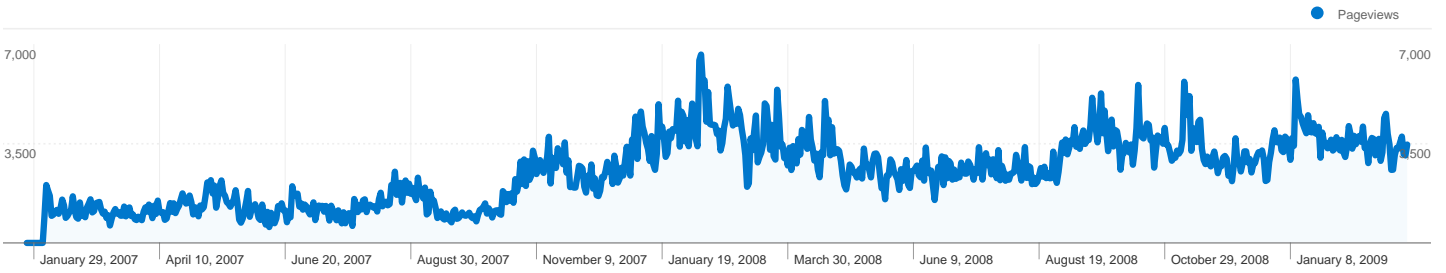

## All traffic sources sent a total of 296,157 visits

- **Search Engines**  
166,853.00 (56.34%)
- **Direct Traffic**  
65,903.00 (22.25%)
- **Referring Sites**  
63,227.00 (21.35%)
- **Other**  
174 (0.06%)

## Top Traffic Sources

Sources	Visits	% visits	Keywords	Visits	% visits
google (organic)	124,775	42.13%	tree world	6,333	3.80%
(direct) ((none))	65,903	22.25%	treeworld	6,021	3.61%
msn (organic)	17,066	5.76%	tree care	2,591	1.55%
live (organic)	9,072	3.06%	tree information	2,559	1.53%
palmtreeservices.com.au	8,299	2.80%	treeworld.info	1,998	1.20%

**296,157 visits came from 189 countries/territories**

Site Usage

Visits	Pages/Visit	Avg. Time on Site	% New Visits	Bounce Rate	
<b>296,157</b> % of Site Total: 100.00%	<b>6.61</b> Site Avg: 6.61 (0.00%)	<b>00:08:58</b> Site Avg: 00:08:58 (0.00%)	<b>52.17%</b> Site Avg: 52.10% (0.14%)	<b>47.75%</b> Site Avg: 47.75% (0.00%)	
Country/Territory	Visits	Pages/Visit	Avg. Time on Site	% New Visits	Bounce Rate
United States	<b>138,928</b>	4.88	00:05:51	61.50%	54.96%
Australia	<b>69,922</b>	11.14	00:18:50	38.67%	35.37%
United Kingdom	<b>24,897</b>	6.04	00:06:45	46.92%	41.94%
Canada	<b>20,707</b>	7.13	00:06:20	44.41%	44.56%
New Zealand	<b>10,271</b>	6.09	00:06:24	18.69%	40.18%
Netherlands	<b>3,517</b>	7.89	00:08:15	38.58%	33.41%
Germany	<b>3,171</b>	3.80	00:03:33	69.76%	56.86%
Belgium	<b>2,302</b>	7.35	00:09:02	31.58%	37.27%
Portugal	<b>2,118</b>	5.38	00:08:21	11.76%	21.39%
Norway	<b>1,628</b>	7.00	00:10:11	26.97%	24.88%

Pages on this site were viewed a total of 1,958,314 times

 1,958,314 Pageviews

 1,241,005 Unique Views

 47.75% Bounce Rate