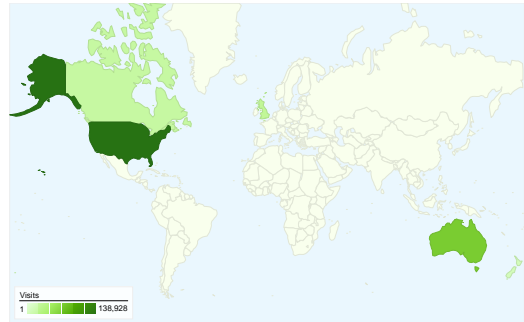

**Site Usage**

 **296,157** Visits

 **47.75%** Bounce Rate

 **1,958,314** Pageviews

 **00:08:58** Avg. Time on Site

 **6.61** Pages/Visit

 **52.10%** % New Visits

**Visitors Overview**

**Visitors**  
**154,331**

**Map Overlay world**

**Traffic Sources Overview**

- **Search Engines**  
166,853.00 (56.34%)
- **Direct Traffic**  
65,903.00 (22.25%)
- **Referring Sites**  
63,227.00 (21.35%)
- **Other**  
174 (0.06%)

## All traffic sources sent a total of 296,157 visits

- **Search Engines**  
166,853.00 (56.34%)
- **Direct Traffic**  
65,903.00 (22.25%)
- **Referring Sites**  
63,227.00 (21.35%)
- **Other**  
174 (0.06%)

**296,157 visits came from 189 countries/territories**

Site Usage

Visits	Pages/Visit	Avg. Time on Site	% New Visits	Bounce Rate	
<b>296,157</b> % of Site Total: 100.00%	<b>6.61</b> Site Avg: 6.61 (0.00%)	<b>00:08:58</b> Site Avg: 00:08:58 (0.00%)	<b>52.17%</b> Site Avg: 52.10% (0.14%)	<b>47.75%</b> Site Avg: 47.75% (0.00%)	
Country/Territory	Visits	Pages/Visit	Avg. Time on Site	% New Visits	Bounce Rate
United States	<b>138,928</b>	4.88	00:05:51	61.50%	54.96%
Australia	<b>69,922</b>	11.14	00:18:50	38.67%	35.37%
United Kingdom	<b>24,897</b>	6.04	00:06:45	46.92%	41.94%
Canada	<b>20,707</b>	7.13	00:06:20	44.41%	44.56%
New Zealand	<b>10,271</b>	6.09	00:06:24	18.69%	40.18%
Netherlands	<b>3,517</b>	7.89	00:08:15	38.58%	33.41%
Germany	<b>3,171</b>	3.80	00:03:33	69.76%	56.86%
Belgium	<b>2,302</b>	7.35	00:09:02	31.58%	37.27%
Portugal	<b>2,118</b>	5.38	00:08:21	11.76%	21.39%
Norway	<b>1,628</b>	7.00	00:10:11	26.97%	24.88%