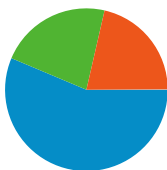

Traffic Sources Overview

- **Search Engines**
  166,853.00 (56.34%)
- **Direct Traffic**
  65,903.00 (22.25%)
- **Referring Sites**
  63,227.00 (21.35%)
- **Other**
  174 (0.06%)

Content Overview

Pages	Pageviews	% Pageviews
/	340,343	17.47%
/f9/	41,801	2.15%
/private.php	32,780	1.68%
/index.php	29,939	1.54%
/f7/	27,136	1.39%